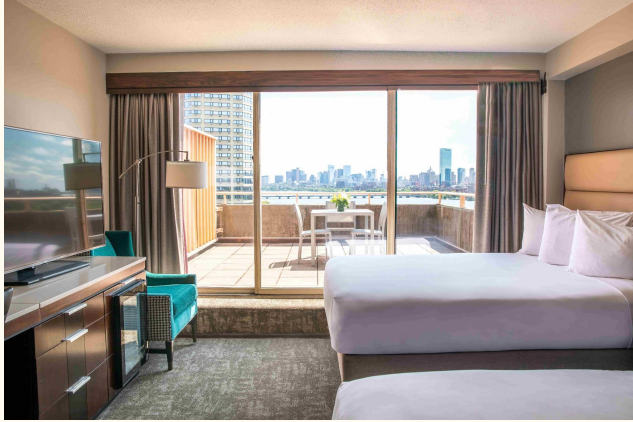

Hyatt Regency Cambridge

Neighborhood: Cambridgeport

Address: 575 Memorial Drive, Cambridge, MA 02139

Phone: 617-492-1234

Website: [cambridgehyatt.com](https://www.cambridgehyatt.com)

Number of Rooms: 479 Rooms

On Site Dining: Paperback Tavern, Paperback Provisions Cafe

Meeting Space: 14 Rooms / 25,000 square feet

The beauty of the Charles River doesn't stop at the end of the river - it extends 16 stories up with the Hyatt Regency Cambridge. This pyramid-shaped hotel is an iconic imprint on the famed Boston skyline. Enjoy a room with an outdoor balcony, some me-time on the hotel's patio and regional cuisine at Paperback Tavern, with its spectacular river views.

The hotel also offers a complimentary shuttle throughout the Cambridge area, a 24-hour fitness center including Peloton machines, and bike rentals.

Click [here](#) for an interactive virtual tour of the property!