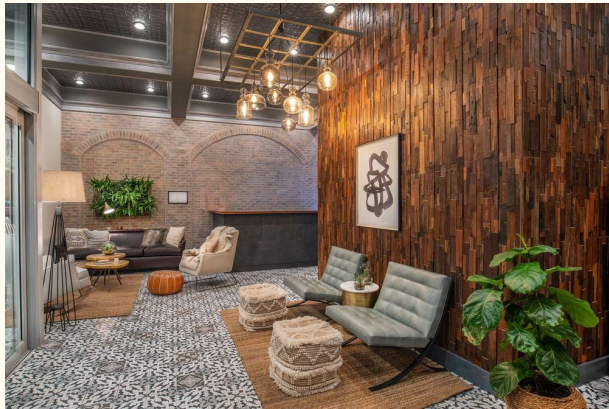

Hotel 1868

Neighborhood: Porter Square

Address: 1868 Massachusetts Ave, Cambridge, MA 02140

Phone: 617-499-2998

Website: hotel1868.com

Number of Rooms: 50 Rooms

On Site Dining: N/A

Meeting Space: 1 Event Room

Hotel 1868 welcomes guests with a contemporary style, outstanding service, exception value and a location that's a stone's throw from the Porter Square Transit Station. Aesthetically influenced by the machine age and industrial design period, Hotel 1868 showcases well-thought-out accommodations. It has Serta Presidential queen beds, smart TV's and complimentary Wi-Fi. Before grabbing a coffee and pasty from next door's Cafe Nero, you can challenge yourself to a work out in the hotels fitness center. You can also create and collaborate in the hotel meeting room, which includes modern audiovisual facilities. When you step outside the hotel, explore all that Cambridge has to offer and enjoy easy access to Boston.

Click [here](#) for an interactive virtual tour of the property!