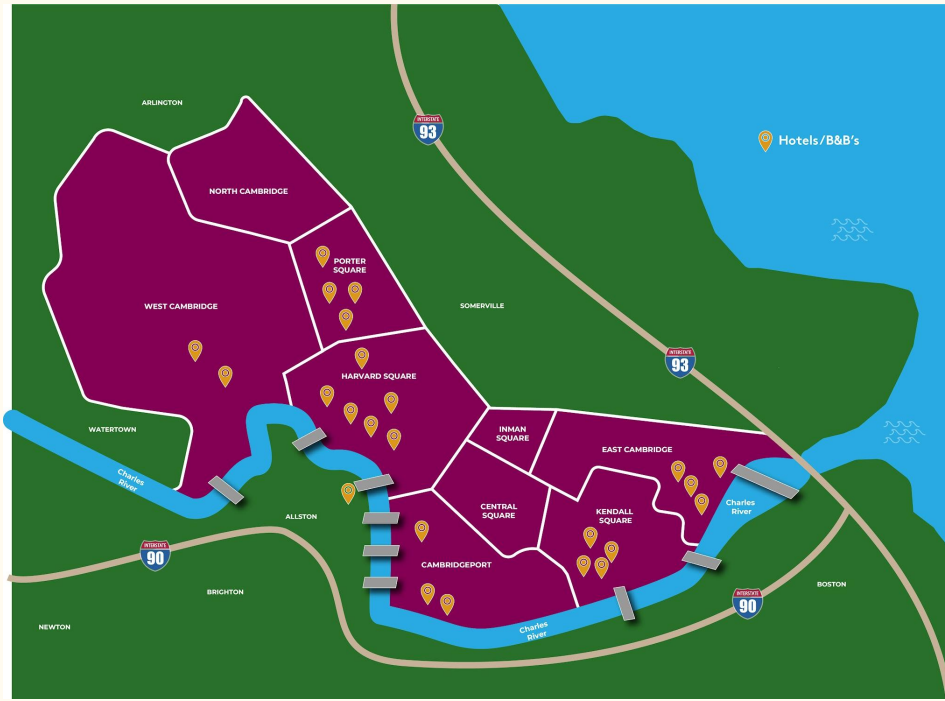

Welcome to Cambridge, Massachusetts!

Host your meeting or schedule your group outing in Cambridge, where Old World meets New Age in a mesmerizing blend of history and technology!

- >8 miles from Boston Logan International Airport
- >3 miles from Downtown Boston
- 3,700+ hotel rooms, the region's largest hotel inventory outside Boston
- 325+ restaurants ranging from gourmet burgers, innovative fusion cuisine, and James Beard Award winning Chefs

Motivate event attendees by hosting your meeting in the birthplace of higher education. Cambridge is home to both Harvard University and the Massachusetts Institute of Technology (MIT), with both schools offering year-round public tours of their iconic and historic campuses and fascinating world-renowned museums meant to inspire. Packed with youthful vitality and international flair, and located just on the other side of the Charles River from Boston, Cambridge is the perfect place for your next meeting, group dinner or event!

CAMBRIDGE
USA

Neighborhood Maps

Find more information on our website!

- [Neighborhood Information](#)
- [Getting Around](#)
- [Visitor Center](#), located in Harvard Square and open daily from 9am - 5pm

CAMBRIDGE
USA