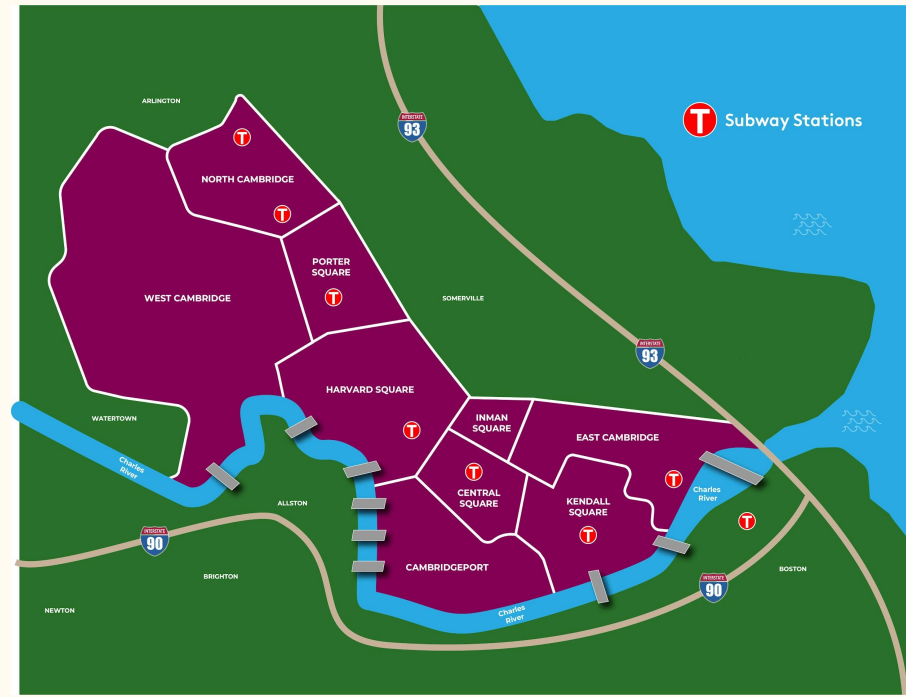

Welcome to Cambridge, Massachusetts!

Host your meeting or schedule your group outing in Cambridge, where Old World meets New Age in a mesmerizing blend of history and technology!

- >8 miles from Boston Logan International Airport
- >3 miles from Downtown Boston
- 3,700+ hotel rooms, the region's largest hotel inventory outside Boston
- 325+ restaurants ranging from gourmet burgers, innovative fusion cuisine, and James Beard Award winning Chefs

CAMBRIDGE
USA

Neighborhood Maps

Find more information on our website!

- [Neighborhood Information](#)
- [Getting Around](#)
- [Visitor Center](#), located in Harvard Square and open daily from 9am - 5pm

CAMBRIDGE
USA